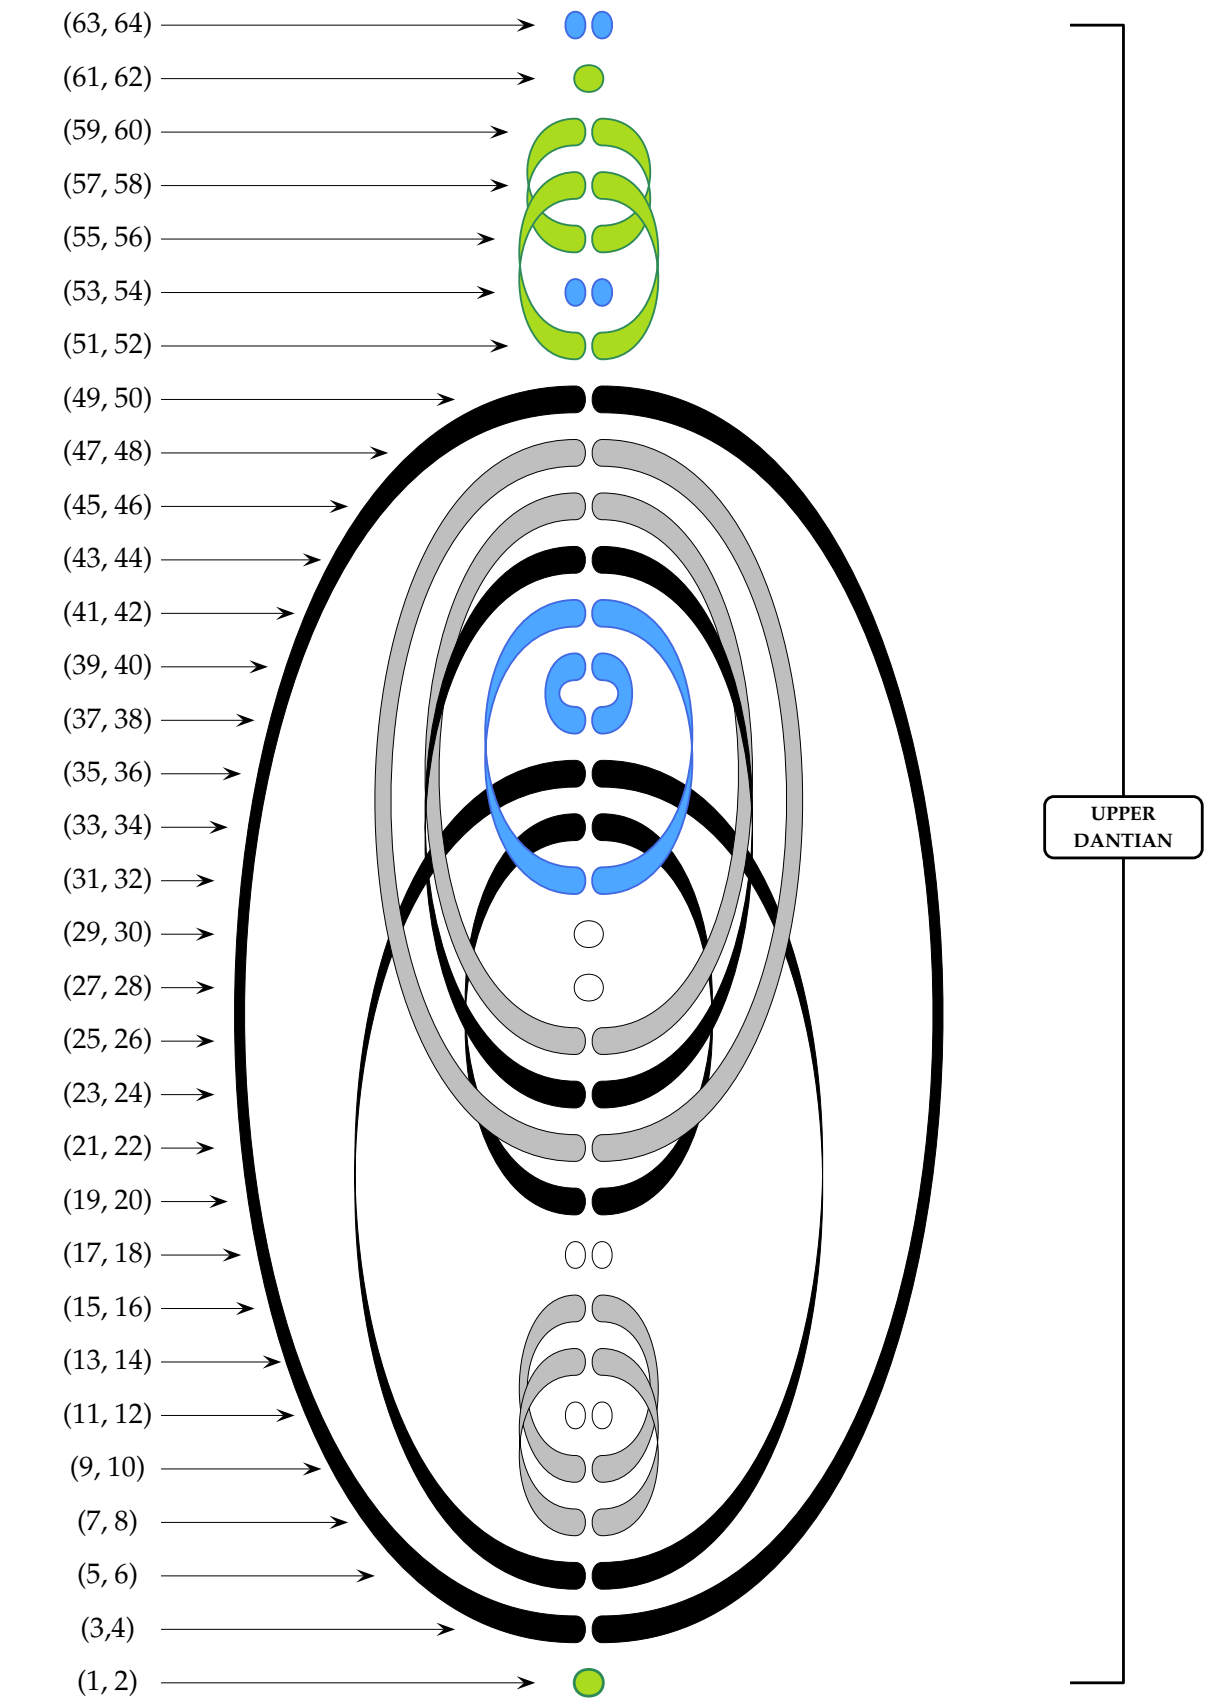

HEXAGRAMS

**Daoist body map**

[ 12 meridians and 8 vessels ]

LOWER  
DANTIAN

HEXAGRAMS

**Daoist body map**

[ 12 meridians and 8 vessels ]

HEXAGRAMS

**Daoist body map**

[ 12 meridians and 8 vessels ]