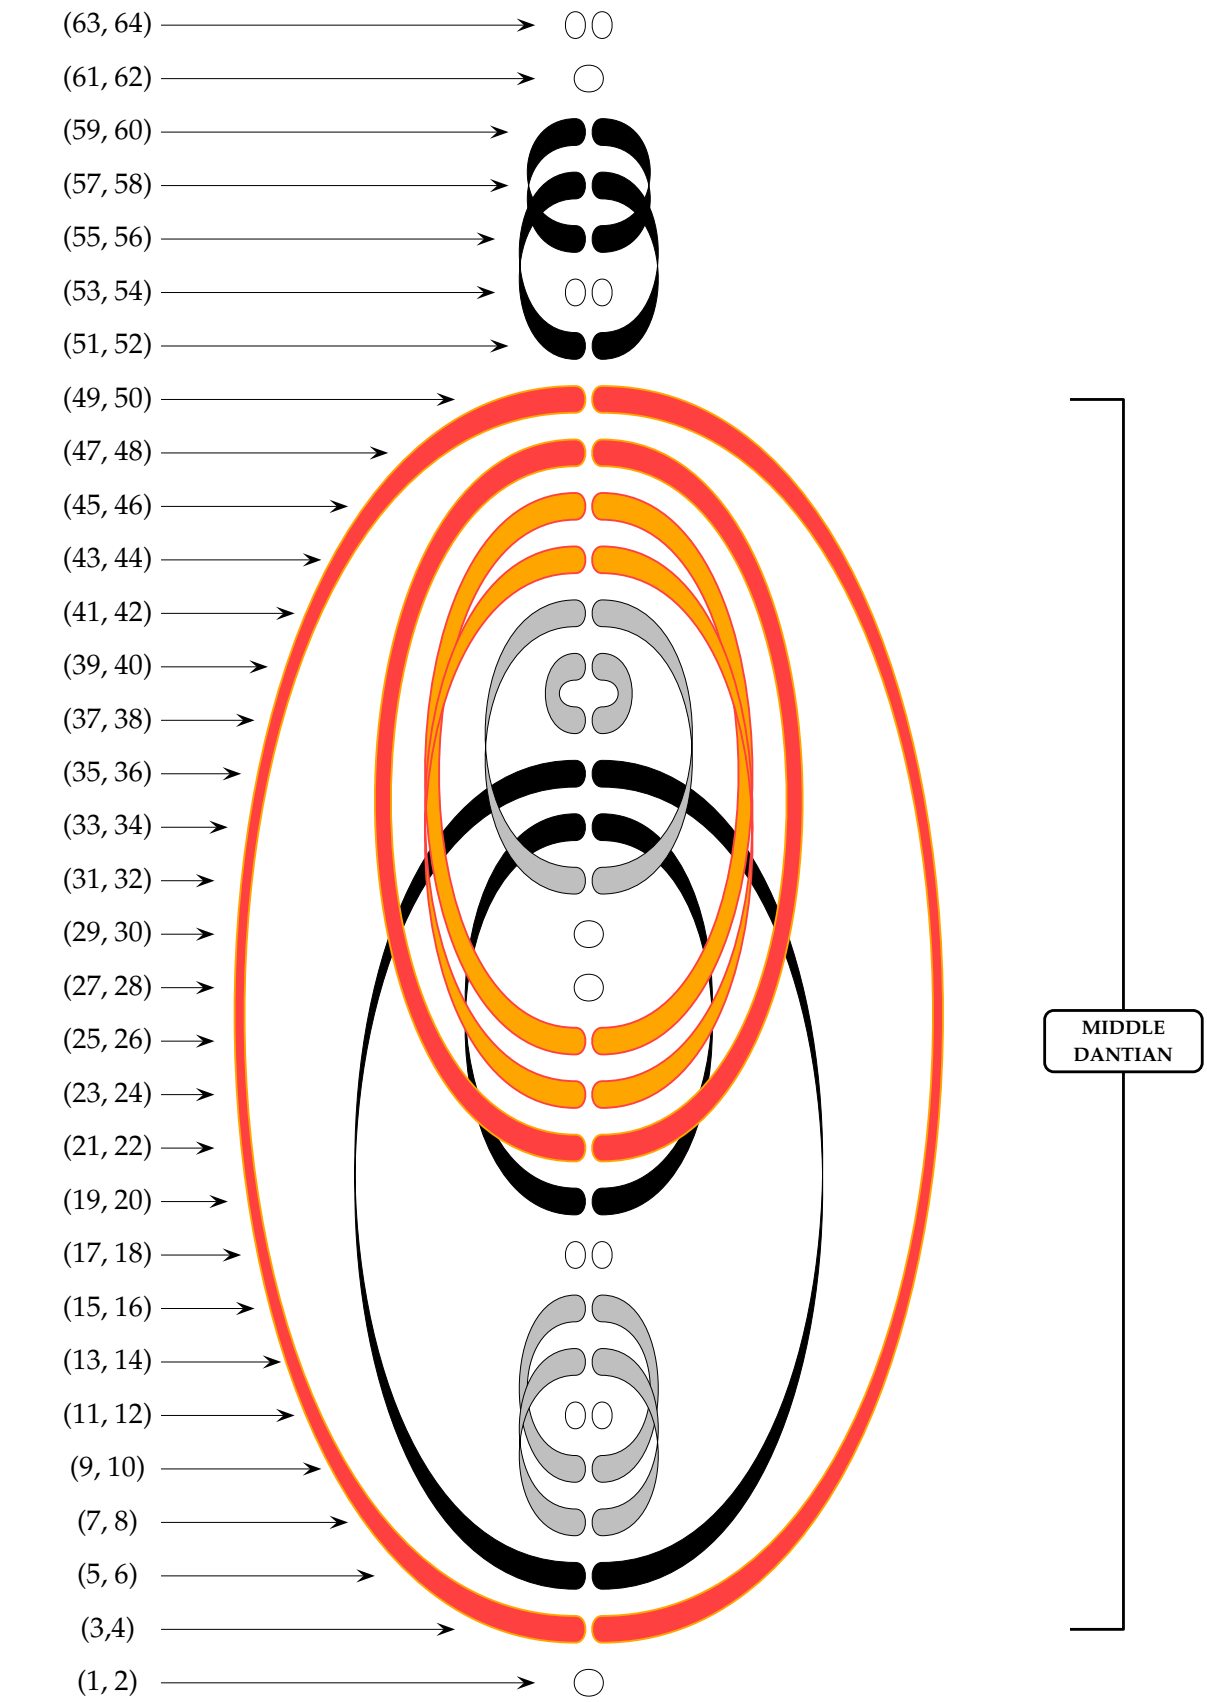

HEXAGRAMS

**Daoist body map**

[ 12 meridians and 8 vessels ]

LOWER  
DANTIAN

HEXAGRAMS

**Daoist body map**

[ 12 meridians and 8 vessels ]

HEXAGRAMS

**Daoist body map**

[ 12 meridians and 8 vessels ]